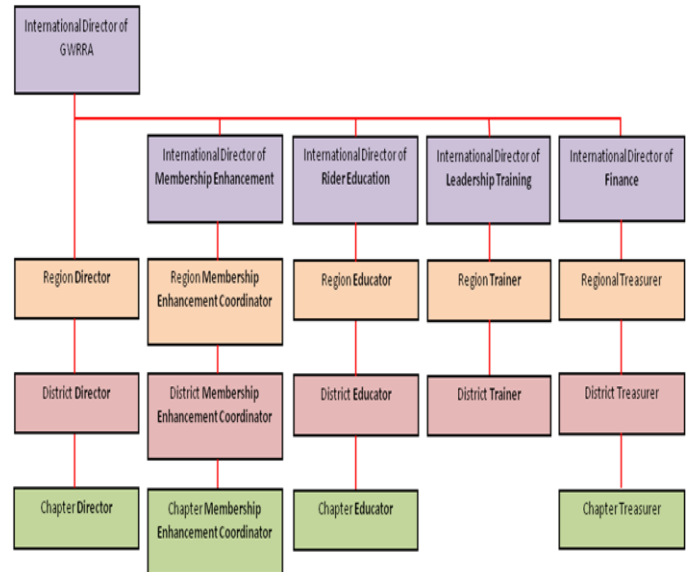

GWRRA 101 - For New and Prospective Members

GWRRA is an international *Association* of Goldwing owners and motorcycle enthusiasts with global membership of > 80,000

- Our Motto is “*Friends for Fun, Safety, and Knowledge*”
- The smallest organized unit within GWRRA is the Chapter (it is not a club).

Multiple Chapters are in a District – our District is our state (NM) and also includes TX-A1 in El Paso, TX

- Our District is part of a Region. Our Region is “Region F.” Other Districts (States) that are in Region F are Arizona, California, Colorado, Hawaii, Nevada, and Utah.

- There are 13 Regions in GWRRA (each Region has Districts, and each District has Chapters...)

- GWRRA is run and directed by Volunteers!
- YES, the International Team, the Region Team, the District Team, and the Chapter Team are all volunteer leaders.
- All levels have “Directors” which function as Team Leaders.
- Directors and all “Core Team” members are Officers in GWRRA

- In GWRRA, all Officers are selected and appointed, not elected. That is the largest difference between GWRRA and a *club*.
- District teams exist to support Chapter leaders
- Region teams exist to support District leaders
- The International team exist to support Region leaders
- All levels ultimately serve the MEMBERS!
- There are 3 Primary Programs to serve our members in the areas of “*Fun, Safety, and Knowledge.*”
- FUN = Membership Enhancement Program
- SAFETY = Rider Education Program
- KNOWLEDGE = Leadership Training Program