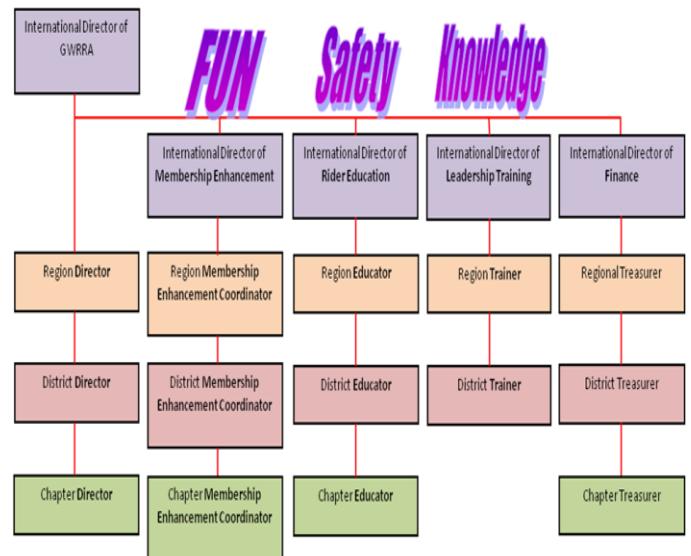

What do we do for fun?

- Ride our motorcycles!
- Socials